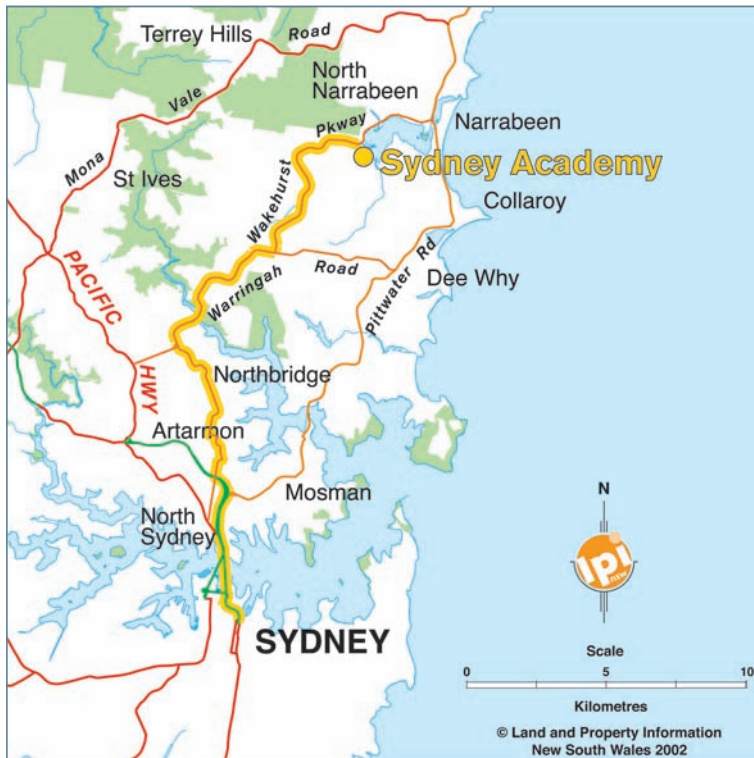

Sydney Academy

how to get there

To get to Sydney Academy from the M2 motorway

- Head towards Sydney and the Lane Cove Tunnel
- Exit the M2 at the Pacific Highway heading north towards Hornsby, Newcastle
- Turn Right at Boundary Street at Roseville
- Continue on Warringah Road for about 16 kilometres
- Turn left at Wakehurst Parkway, Frenchs Forest. Continue along road for about nine kilometres
- Follow signs to the Sydney Academy, entrance is on the right.

To get to Sydney Academy from Wollongong

- Travel north along the Princes Highway
- Turn Right at President Avenue, Kogarah
- Turn Left at The Grand Parade
- Continue on General Holmes Drive
- Veer a slight left on to the Eastern Distributor
- Continue on the Cahill Expressway and through the Sydney Harbour Tunnel
- Continue heading North on the Warringah Freeway
- Take the Manly/Mosman exit at Falcon Street
- Continue on Military Road, which becomes Spit Road and then Manly Road
- Turn left at Sydney Road
- Turn right at Frenchs Forest Road
- Veer right at Clontarf Street
- Continue on Wakehurst Parkway for about 11 kilometres
- Follow signs to the Sydney Academy, entrance is on the right.